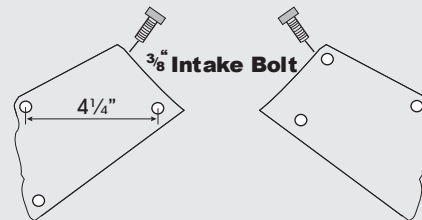

Cylinder Head Description

SMALL BLOCK CHEVY

1955 - 68 Cast Iron

1969 - 86 Cast Iron

1987 - 95 Cast Iron

*Note: Aftermarket heads may vary.
Check passenger side head dimension.

1996 - 99 Cast Iron VORTEC

*Note: 5/16" Intake Bolts go straight down.
*Note: Aftermarket heads may vary.
Check passenger side head dimension.

1986 - 91 Corvette Aluminum Heads, 1992 - 96 LT-1 Heads as well as the new ZZ4 Heads.

*Note: Aftermarket heads may vary.
Check passenger side head dimension.

Aluminum Fast Burn Heads

*Note: 5/16" Intake Bolts go straight down
*Note: Aftermarket heads may vary.
Check passenger side head dimension.