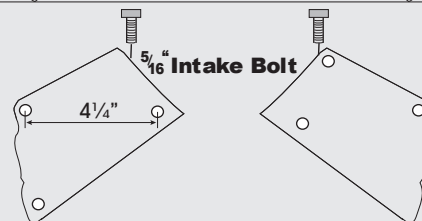

Cylinder Head Description

SMALL BLOCK CHEVY

1955 - 68 Cast Iron

1969 - 86 Cast Iron

1987 - 95 Cast Iron

*Note: Aftermarket heads may vary.
Check passenger side head dimension.

1996 - 99 Cast Iron VORTEC

*Note: 5/16" Intake Bolts go straight down.
*Note: Aftermarket heads may vary.
Check passenger side head dimension.

1986 - 91 Corvette Aluminum Heads, 1992 - 96 LT-1 Heads as well as the new ZZ4 Heads.

*Note: Aftermarket heads may vary.
Check passenger side head dimension.

Aluminum Fast Burn Heads

*Note: 5/16" Intake Bolts go straight down
*Note: Aftermarket heads may vary.
Check passenger side head dimension.