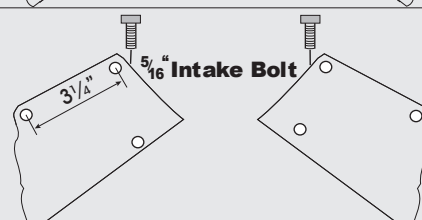

Cylinder Head Description

SMALL BLOCK CHEVY

1955 - 68 Cast Iron

1969 - 86 Cast Iron

1987 - 95 Cast Iron

*Note: Aftermarket heads may vary.
Check passenger side head dimension.

1996 - 99 Cast Iron VORTEC

*Note: 5/16" Intake Bolts go straight down.
*Note: Aftermarket heads may vary.
Check passenger side head dimension.

1986 - 91 Corvette Aluminum Heads, 1992 - 96 LT-1 Heads as well as the new ZZ4 Heads.

*Note: Aftermarket heads may vary.
Check passenger side head dimension.

Aluminum Fast Burn Heads

*Note: 5/16" Intake Bolts go straight down
*Note: Aftermarket heads may vary.
Check passenger side head dimension.