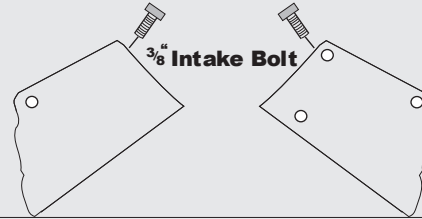

Cylinder Head Description

SMALL BLOCK CHEVY

1955 - 68 Cast Iron

1969 - 86 Cast Iron

1987 - 95 Cast Iron

*Note: Aftermarket heads may vary.
Check passenger side head dimension.

1996 - 99 Cast Iron VORTEC

*Note: 5/16" Intake Bolts go straight down.
*Note: Aftermarket heads may vary.
Check passenger side head dimension.

1986 - 91 Corvette Aluminum Heads, 1992 - 96 LT-1 Heads as well as the new ZZ4 Heads.

*Note: Aftermarket heads may vary.
Check passenger side head dimension.

Aluminum Fast Burn Heads

*Note: 5/16" Intake Bolts go straight down
*Note: Aftermarket heads may vary.
Check passenger side head dimension.