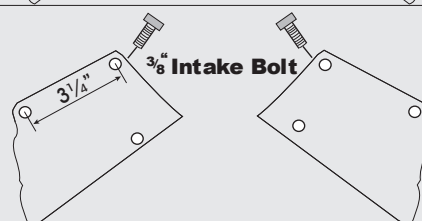

Cylinder Head Description

SMALL BLOCK CHEVY

1955 - 68 Cast Iron

1969 - 86 Cast Iron

1987 - 95 Cast Iron

*Note: Aftermarket heads may vary.
Check passenger side head dimension.

1996 - 99 Cast Iron VORTEC

*Note: 5/16" Intake Bolts go straight down.
*Note: Aftermarket heads may vary.
Check passenger side head dimension.

1986 - 91 Corvette Aluminum Heads, 1992 - 96 LT-1 Heads as well as the new ZZ4 Heads.

*Note: Aftermarket heads may vary.
Check passenger side head dimension.

Aluminum Fast Burn Heads

*Note: 5/16" Intake Bolts go straight down
*Note: Aftermarket heads may vary.
Check passenger side head dimension.