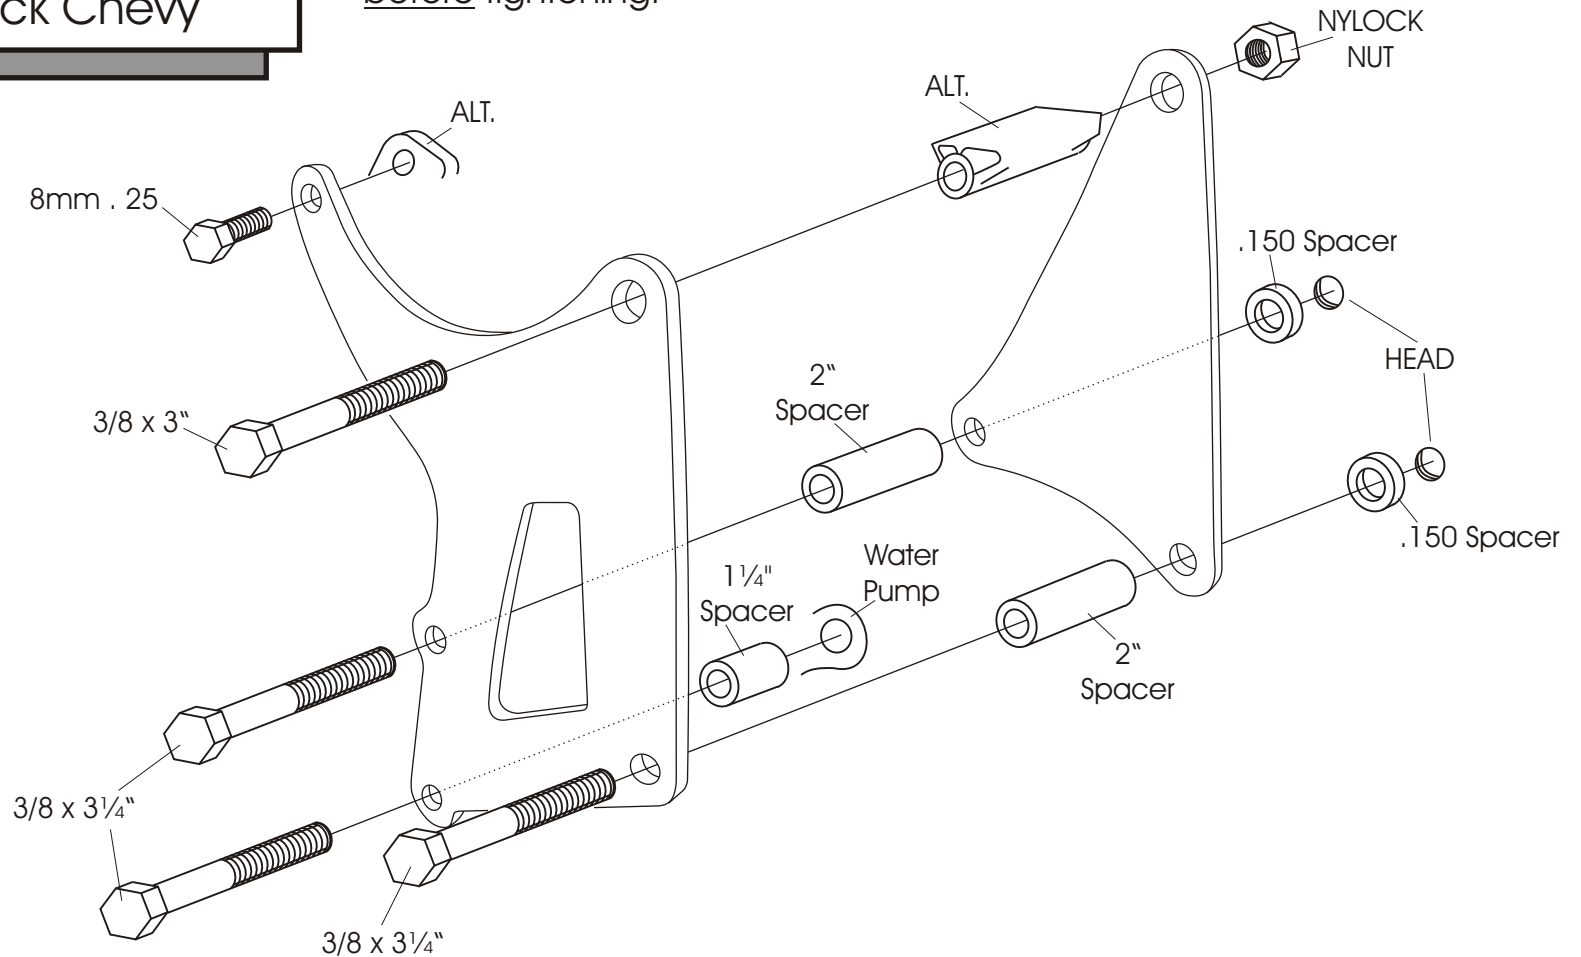

309 ALT.

Alternator Mount
Short W.P. Serpentine
Small Block Chevy

NOTE: When installing the mount, start all bolts and mount the alternator before tightening.

As with any part of this nature, make sure it fits your application before painting or plating. Parts that have been painted, plated, or modified may not be returned.

309 ALT.

Alternator Mount
Short W.P. Serpentine
Small Block Chevy

ALAN GROVE COMPONENTS, INC.
27070 METCALF ROAD
LOUISBURG, KS 66053