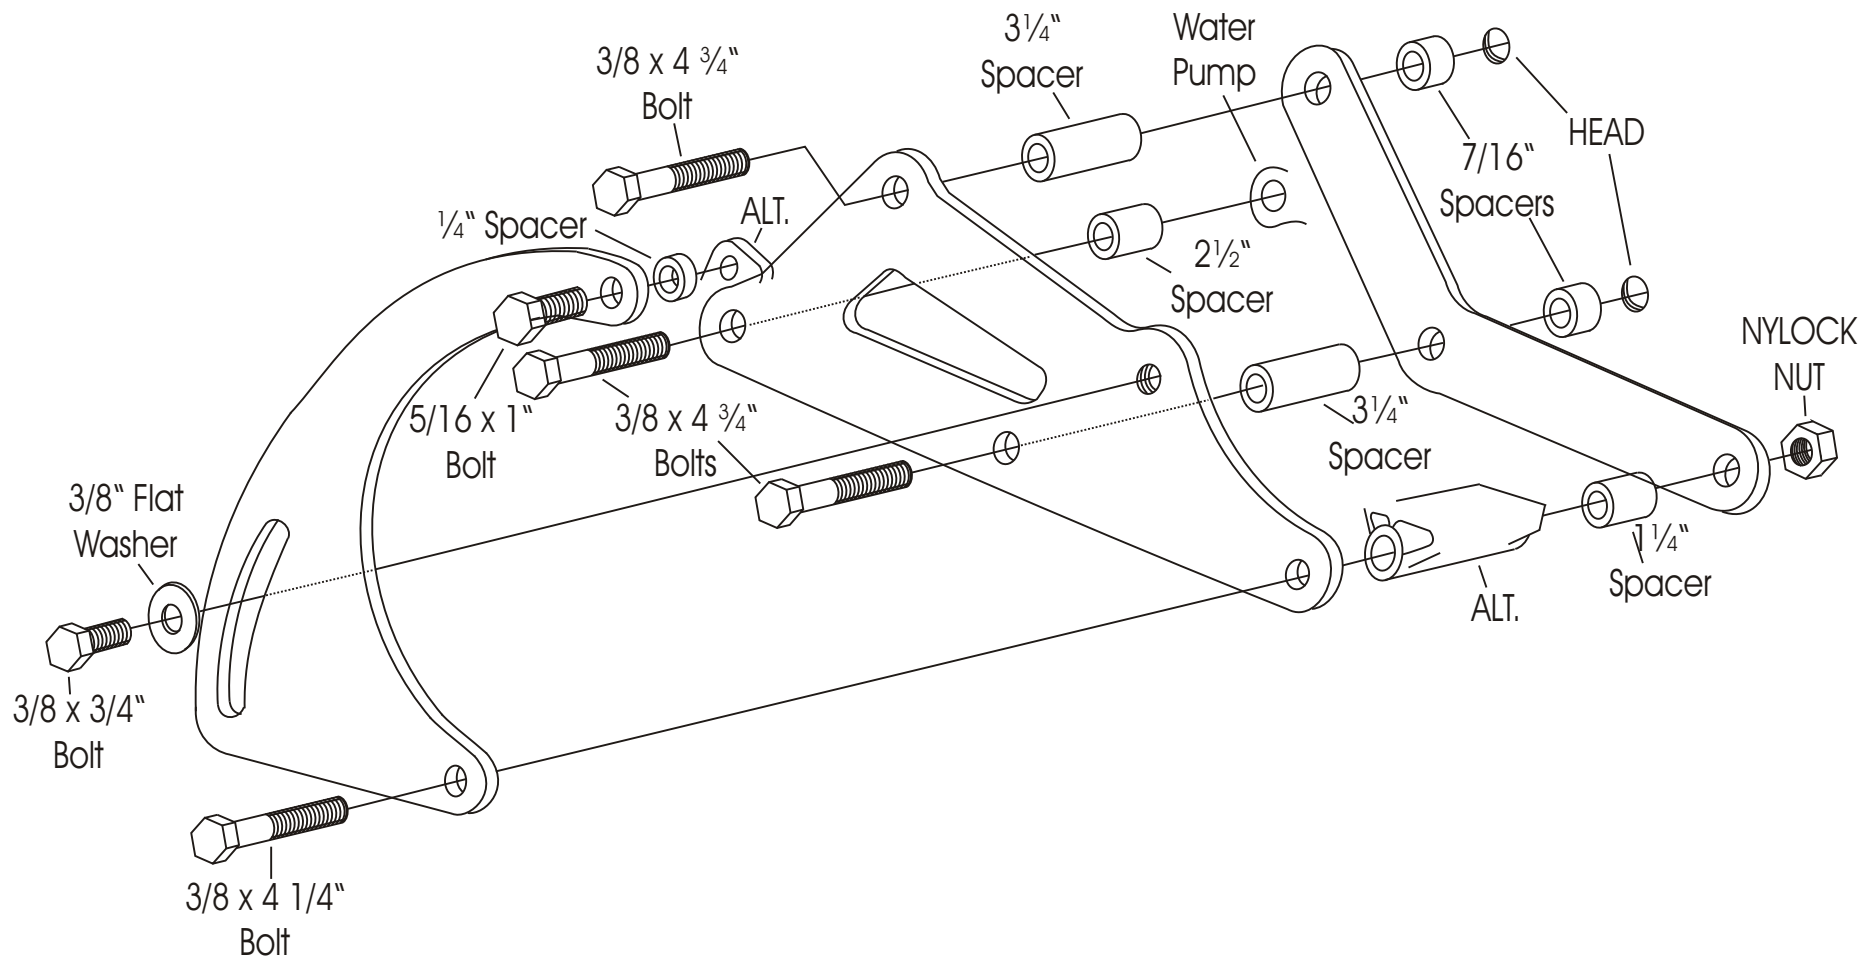

# 308 ALT.

**As with any part of this nature, make sure it fits your application before painting or plating. Parts that have been painted, plated, or modified may not be returned.**

ALTERNATOR  
MOUNT  
308 ALT.

Small Block Chevy - Serpentine

**ALAN GROVE COMPONENTS, INC.**  
**27070 METCALF ROAD**  
**LOUISBURG, KS 66053**