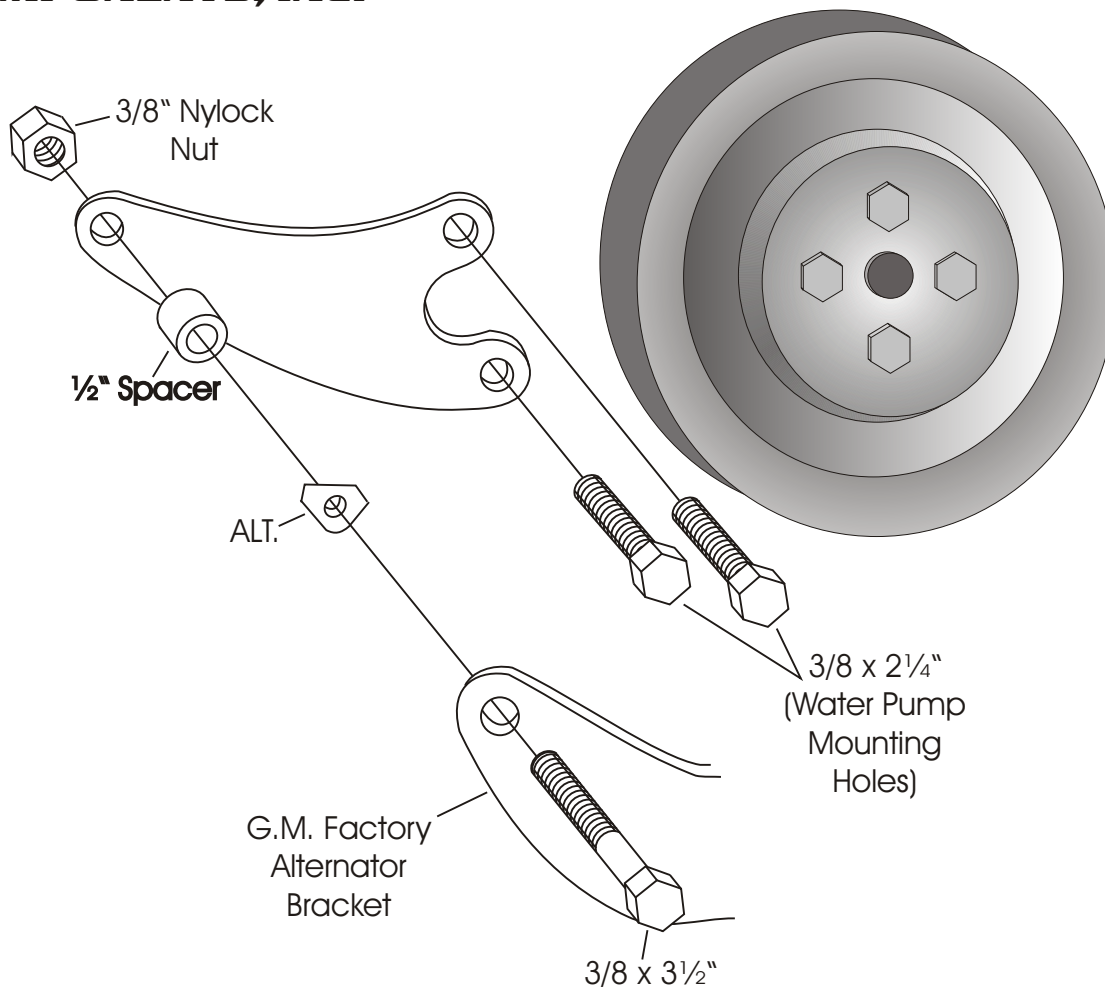

ALTERNATOR
REAR MOUNTING
BRACKET
219R
Small Block Chevy
Long Water Pump

This bracket was designed to be used with the stock long pump alternator mount.

This bracket bolts to the 2 holes that hold the water pump to the block.

As with any part of this nature, make sure it fits your application before painting or plating. Parts that have been painted, plated, or modified may not be returned.

ALTERNATOR
REAR MOUNTING
BRACKET
219R
Small Block Chevy
Long Water Pump

ALAN GROVE COMPONENTS, INC.
27070 METCALF ROAD
LOUISBURG, KS 66053