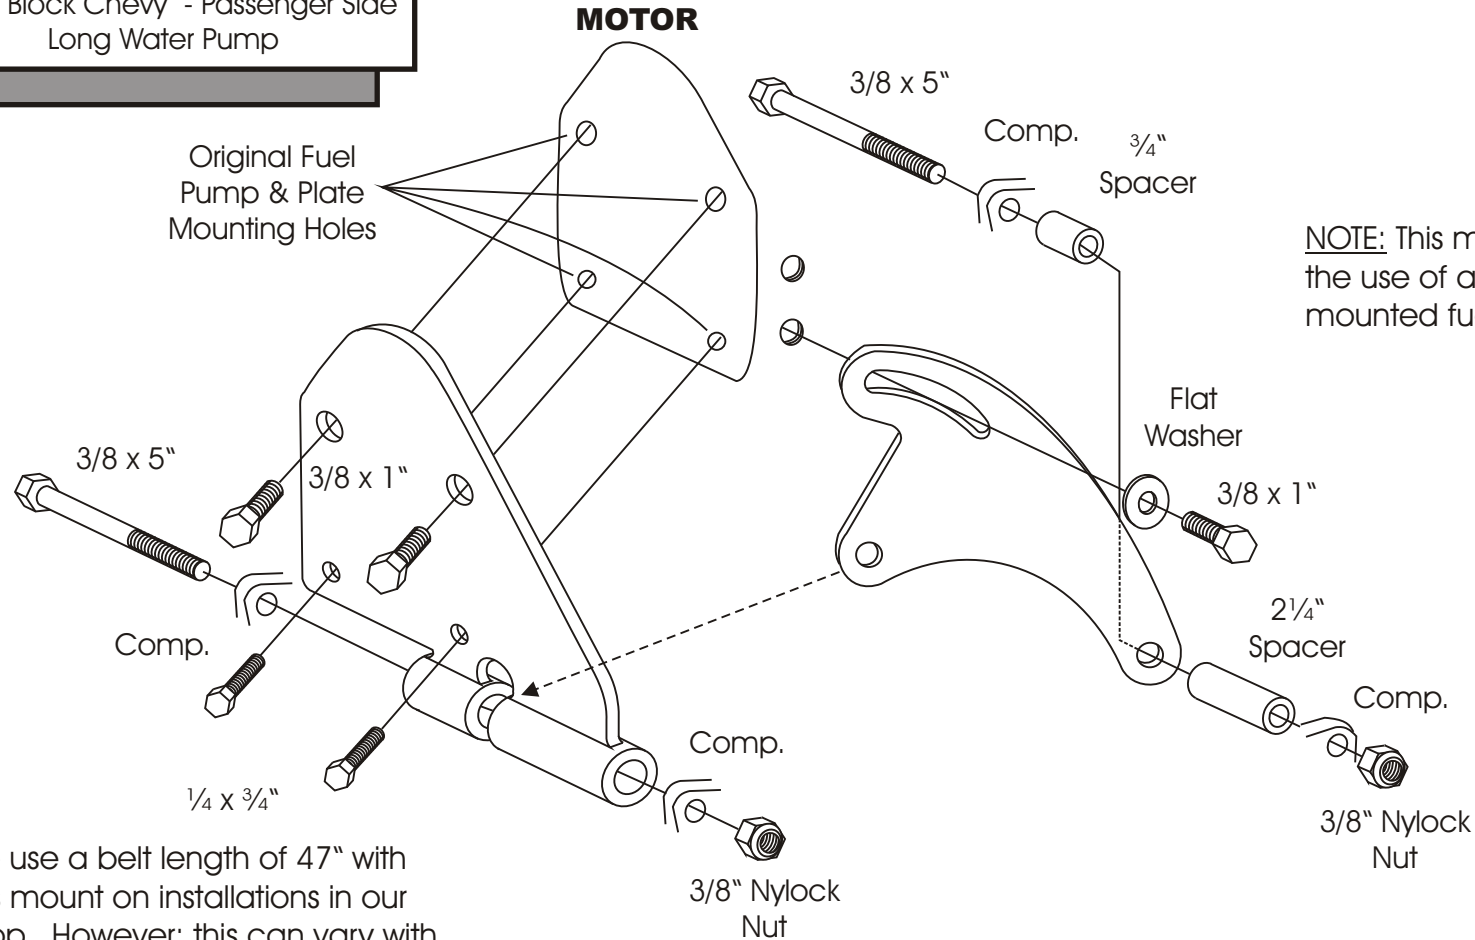

LOWER A.C. COMPRESSOR MOUNT 107R

Small Block Chevy - Passenger Side
Long Water Pump

NOTE: Remove FUEL
PUMP and PLATE!

NOTE: This mount requires
the use of a remote
mounted fuel pump.

We use a belt length of 47" with
this mount on installations in our
shop. However; this can vary with
the diameter of your pulleys.

As with any part of this nature, make sure it fits your application before painting or plating. Parts that have been painted, plated or modified may not be returned.

LOWER A.C.
COMPRESSOR
MOUNT
107R

Small Block Chevy - Passenger Side
Long Water Pump

ALAN GROVE COMPONENTS, INC.
27070 METCALF ROAD
LOUISBURG, KS 66053